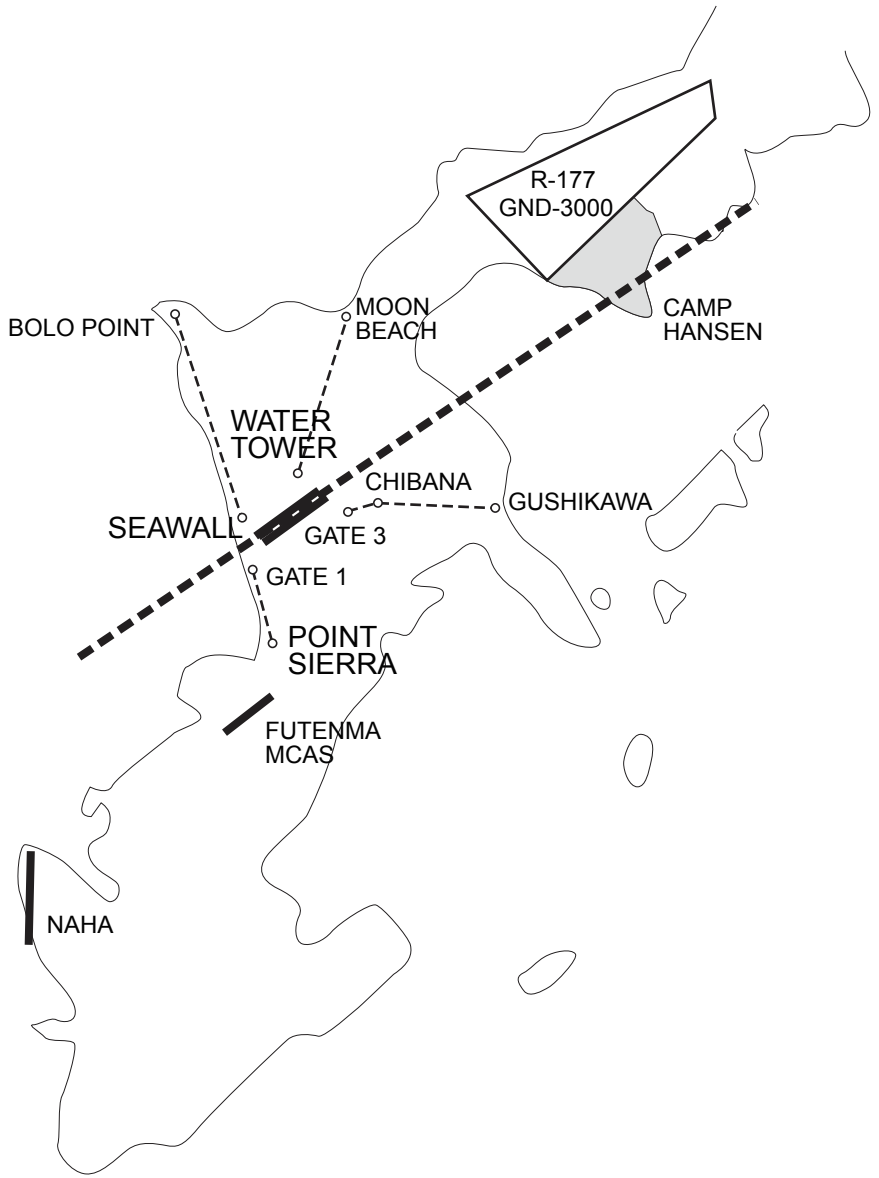

RODN / KADENA

➔ AD CHART

Kadena Air Base VFR Aero Club/Helicopter Arrival/Departure Routes

-  EXTENSIVE VFR HELICOPTER TRAFFIC 1500' and BELOW
-  KADENA A. B EXTENDED RUNWAY CENTERLINE
-  VFR Aero Club/Helicopter Arrival/Departure Routes

KADENA TRAFFIC PATTERNS AND ALTITUDES