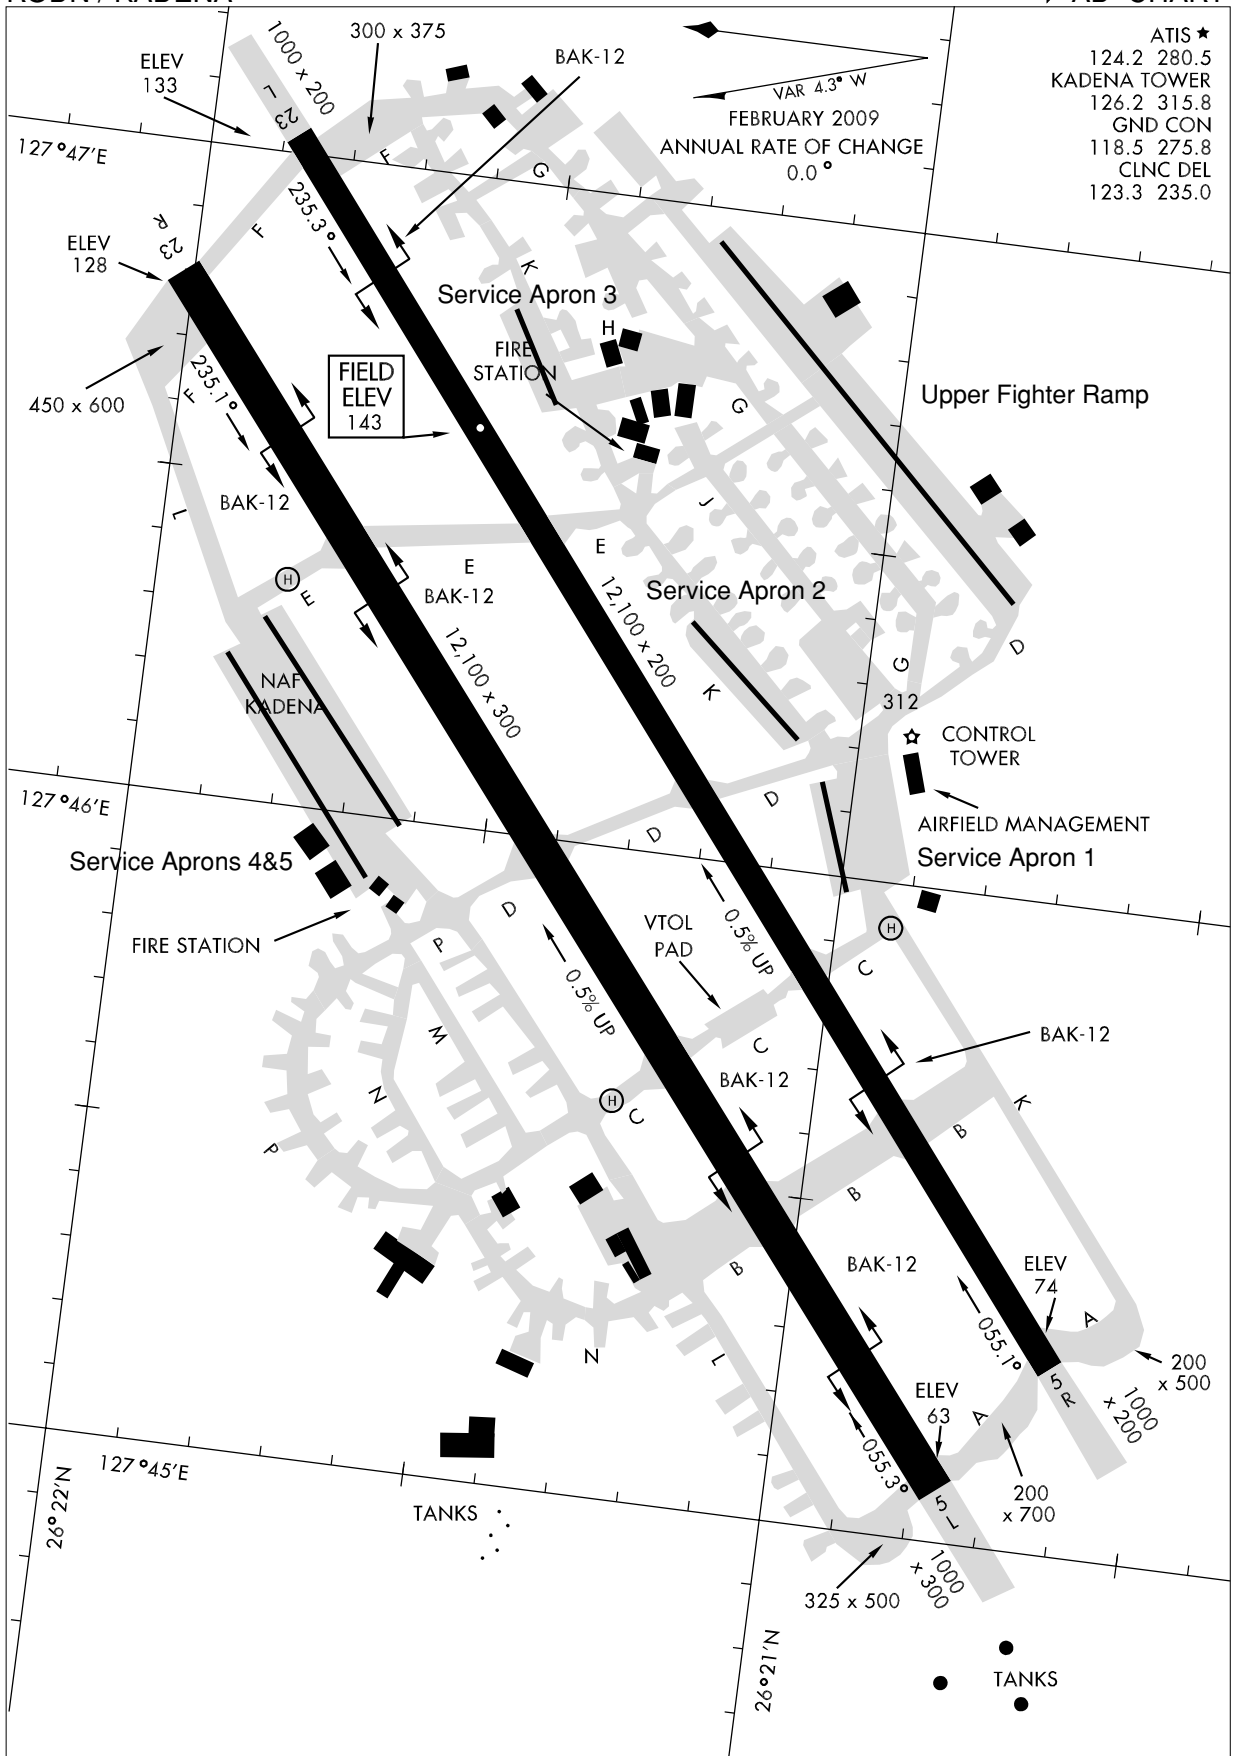

RODN / KADENA

➔ AD CHART

Kadena Air Base VFR Aero Club/Helicopter Arrival/Departure Routes

-  EXTENSIVE VFR HELICOPTER TRAFFIC 1500' and BELOW
-  KADENA A. B EXTENDED RUNWAY CENTERLINE
-  VFR Aero Club/Helicopter Arrival/Departure Routes

KADENA TRAFFIC PATTERNS AND ALTITUDES